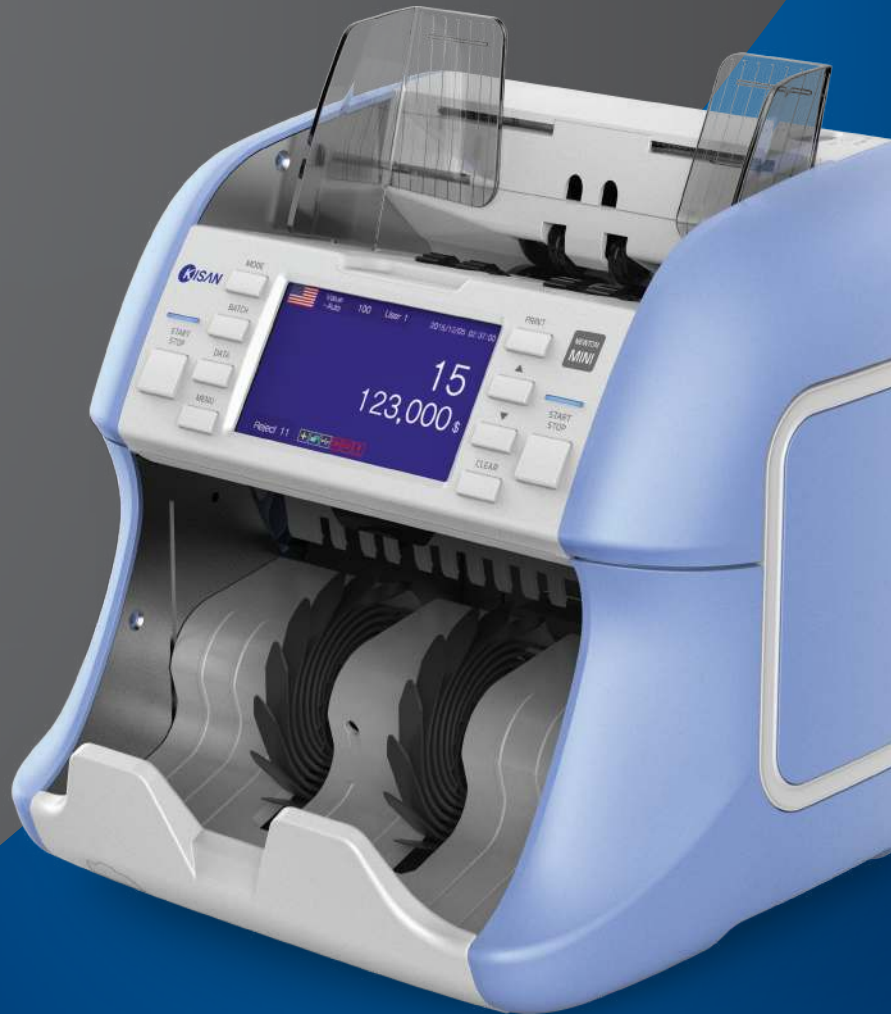

NEWTON MINI

PREMIUM VALUE COUNTER

With Linux OS platform and Double CIS sensors, NEWTON Mini represents high end premium value counter with unprecedented performance.

FEATURES

HIGH PERFORMANCE

Full color double-sided CIS
Auto currency recognition

PREMIUM COUNTING PROCESS

Check or Voucher Scanner
FOREX Function
Serial Number Reading (OCR)

STREAMLINED DESIGN

Sturdy / Compact / Sensible

SPECIFICATION

# of Pockets	1
Hopper Capacity	500
Stacker Capacity	200
Reject Capacity	-
Normal Count	1500
Value Count	1000
Fitness Speed	N/A
S/N Speed	1000
Dimension(W/H/D)	286X286X269
Weight	8kg
Functions	Value Count, Multi curr. Auto/mix Check Scan, S/N
S/N Reading	O
Fitness(F type)	X
Currency	20
Sensor	Dual CIS, UV, MG(18ch), IR, US
Connectivity/ Interface	Serial Port LAN USB
OS	Linux
Screen	4.3" Touch Display (480 x 272 Pixels)
Options & Special Features	Dual CIS Exchange Function Auto Serial No. Saving Network Solution (KBMS)